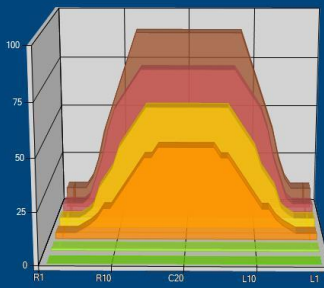

ZONE	7 Pin Side							Board Number																10 Pin Side																					
	L1	L2	L3	L4	L5	L6	L7	L8	L9	L10	L11	L12	L13	L14	L15	L16	L17	L18	L19	C20	R19	R18	R17	R16	R15	R14	R13	R12	R11	R10	R9	R8	R7	R6	R5	R4	R3	R2	R1						
1	10	10	10	10	15	25	40	50	60	70	80	90	90	90	90	90	90	90	90	90	90	90	90	90	90	90	90	90	90	80	70	60	50	40	25	15	10	10	10	10					
2	7	7	7	7	10	20	30	45	55	60	65	70	75	75	75	75	75	75	75	75	75	75	75	75	75	75	70	65	60	55	45	30	20	10	7	7	7	7	7						
3	5	5	5	5	7	10	20	25	30	40	45	50	55	60	60	60	60	60	60	60	60	60	60	60	60	55	50	45	40	30	25	20	10	7	5	5	5	5	5						
4	3	3	3	3	5	7	10	15	15	20	25	30	35	40	40	45	45	45	45	45	45	45	45	45	45	40	35	30	25	20	15	15	10	7	5	3	3	3	3	3					
5	1	1	1	1	1	1	1	1	1	1	1	1	1	1	1	1	1	1	1	1	1	1	1	1	1	1	1	1	1	1	1	1	1	1	1	1	1	1	1	1	1				
6	0	0	0	0	0	0	0	0	0	0	0	0	0	0	0	0	0	0	0	0	0	0	0	0	0	0	0	0	0	0	0	0	0	0	0	0	0	0	0	0	0	0			
7																																													
8																																													

2022 10 所沢

Conditioner:
Cleaner:

Zone Configuration

Cleaner Transition

Units

Zone 1
Zone 2
Zone 3
Zone 4
Zone 5
Zone 6

Boards

Mode: Clean and Condition
 Speed: Max Clean
 Start Cleaner Spray: 0 Feet
 Start Squeegee: 0 Feet
 Start Conditioning: 6 Inches
 Split Pattern: No

Zone 1	Avg	Ratio	Zone 2	Avg	Ratio
Left	20.0	4.5 : 1	Left	14.8	5.1 : 1
Right	20.0	4.5 : 1	Right	14.8	5.1 : 1
Center	90.0		Center	75.0	
Zone 3	Avg	Ratio	Zone 4	Avg	Ratio
Left	9.4	6.4 : 1	Left	5.6	8.0 : 1
Right	9.4	6.4 : 1	Right	5.6	8.0 : 1
Center	60.0		Center	45.0	
Zone 5	Avg	Ratio	Zone 6	Avg	Ratio
Left	1.0	1.0 : 1	Left	0.0	1.0 : 1
Right	1.0	1.0 : 1	Right	0.0	1.0 : 1
Center	1.0		Center	0.0	